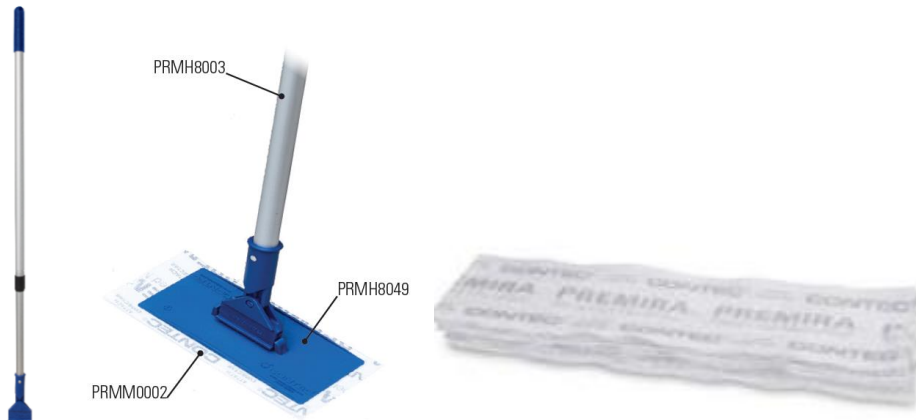

### Geisinger Approved Cleaning Equipment for Vendors Phase 2

1. Disposable mop pads/frame/handle (3 items needed):  
(Contec) - **these are new additions.**

2. Disposable large corridor mop pads (52 inches)  
(Contec) - **these are new additions.**