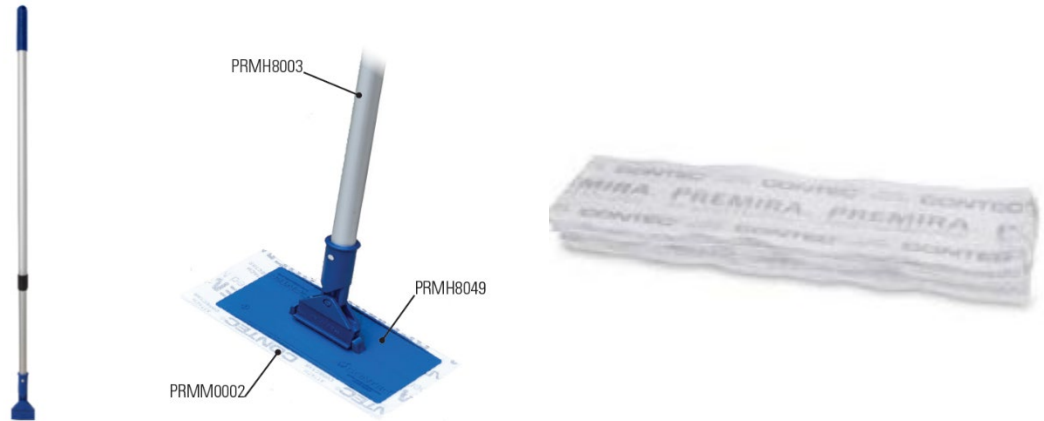

**Geisinger Approved  
Cleaning Products & Equipment**

1. **Contec**

- a. **New/additional equipment** used for floor cleaning
- b. Mop handle, frame, disposable pads (19 inch) – 3 items needed

2. **Contec**

- a. **New/additional equipment** used for large corridor cleaning
- b. Disposable pads (52 inch)